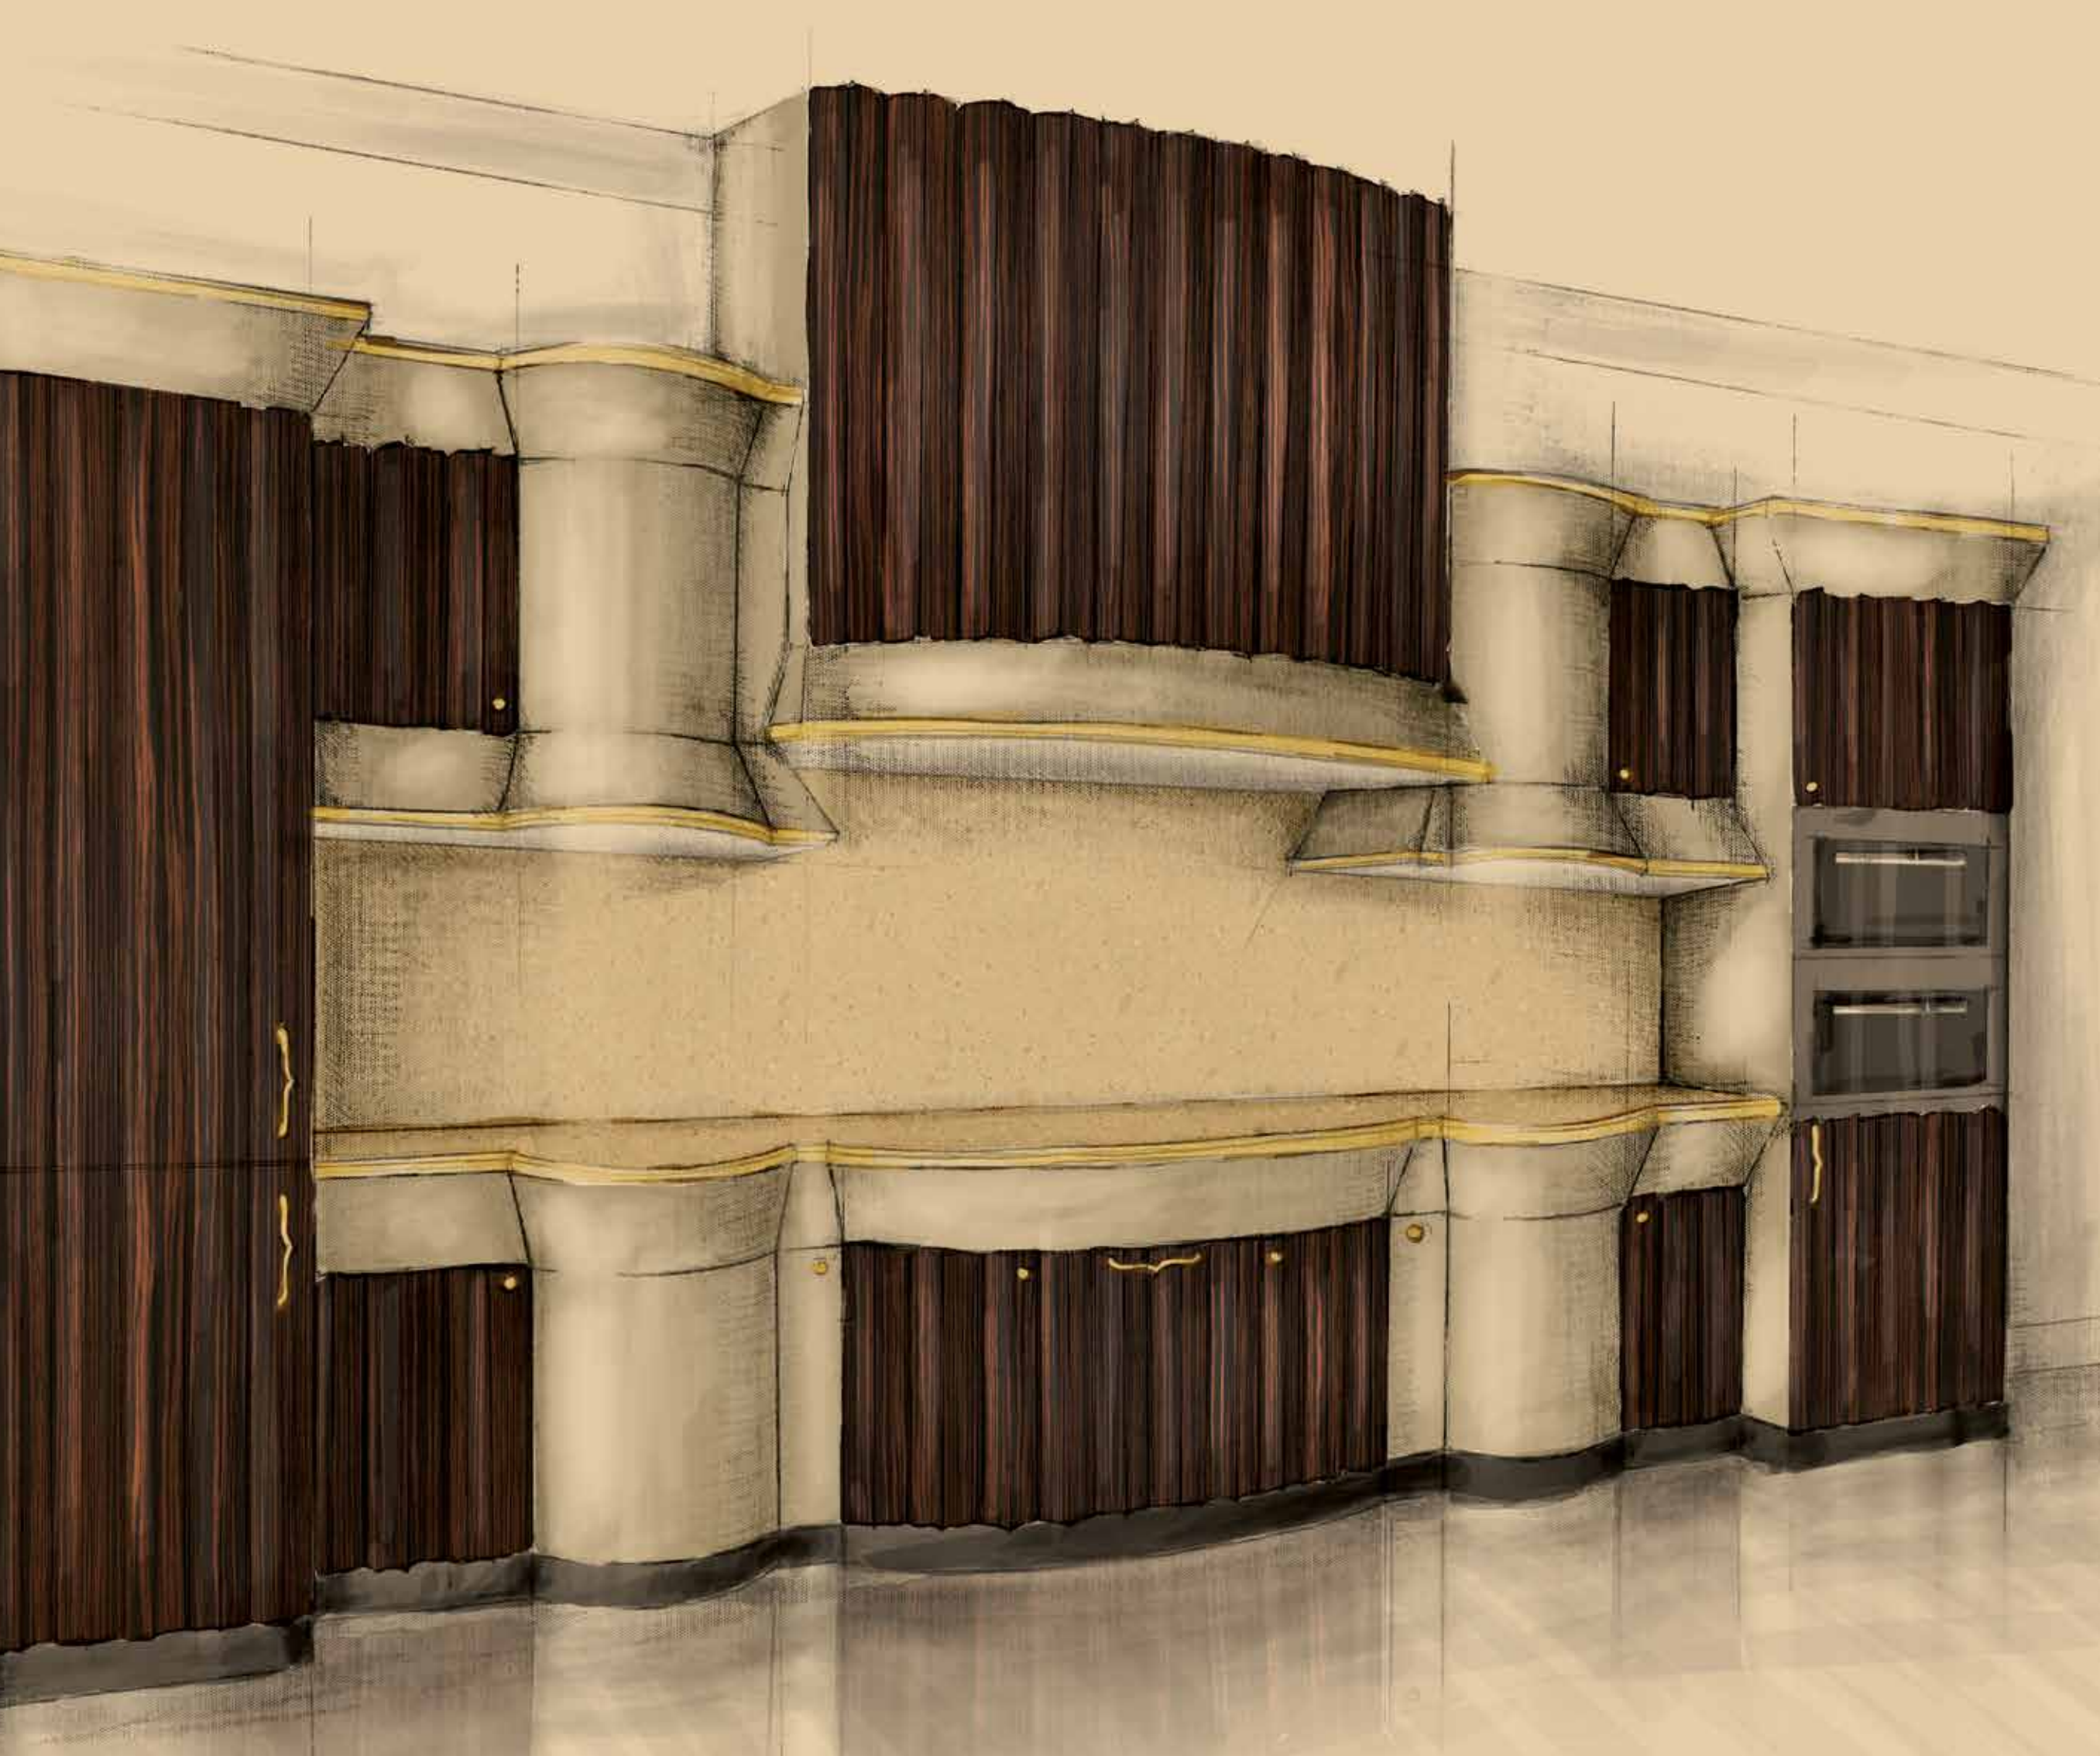

## *Royal*

Between Corinthian columns and stilted arches, it raises the kitchen Royal. The leitmotiv of this kitchen is Nature: in the ivory version, bright floral patterns are depicted in the coffered ceiling and by the wavy wood carvings; the walnut version, just like its tint, is secular and supreme.

# Arrogance

From the Sulawesi island to the skilled hands of Italian artisans, the Makassar ebony is selected for its hardness and subtle grain. This Art Deco masterpiece is more than an amazing experiment of interior design, it is a luxury creation of Italian taste forged by Indonesian tropical sun and heavy rains.

## *Deluxe*

An insight into the structure of the Tuscan wood which reveals the amazing effect of the timber veining. Soft ivory and noble walnut with briar root panels are only two of the possible elegant solutions.