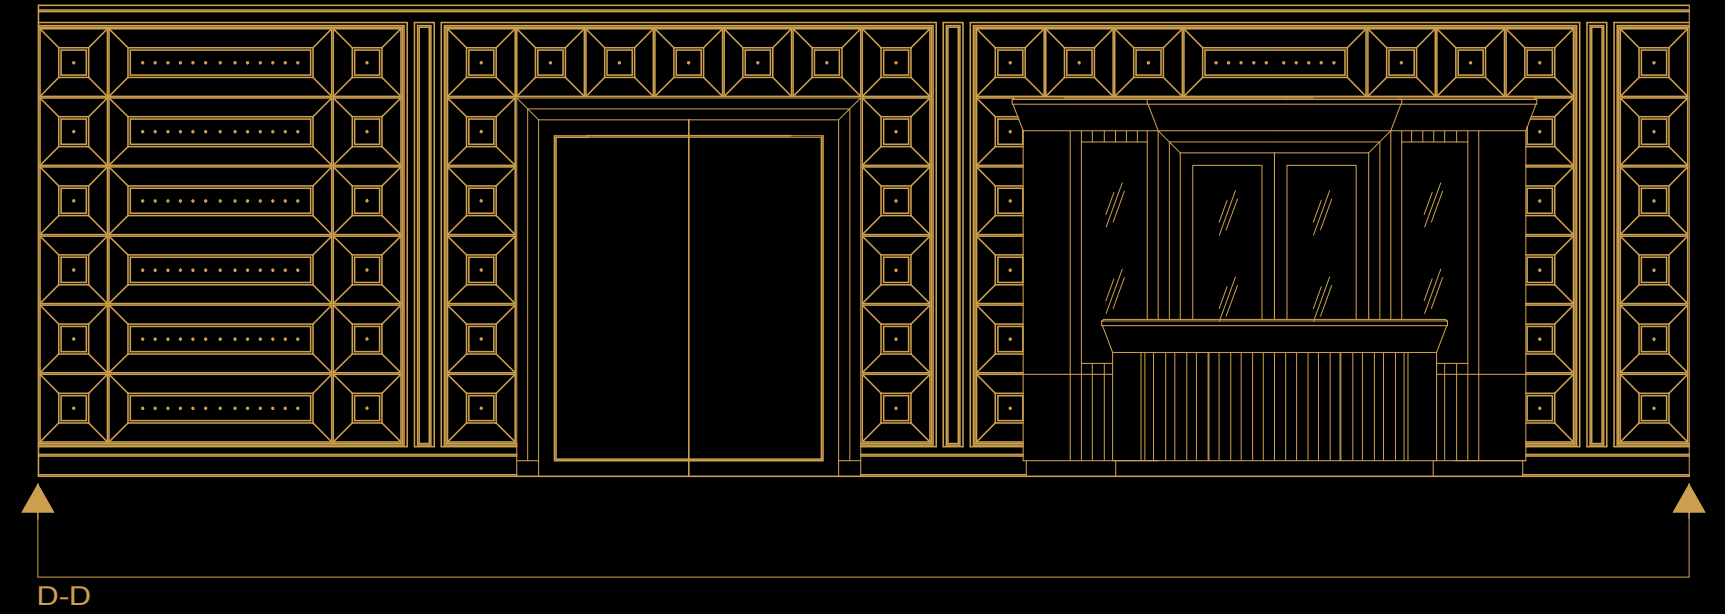

## *Royal*

Between Corinthian columns and stilted arches, it raises the kitchen Royal. The leitmotiv of this kitchen is Nature: in the ivory version, bright floral patterns are depicted in the coffered ceiling and by the wavy wood carvings; the walnut version, just like its tint, is secular and supreme.

# Arrogance

From the Sulawesi island to the skilled hands of Italian artisans, the Makassar ebony is selected for its hardness and subtle grain. This Art Deco masterpiece is more than an amazing experiment of interior design, it is a luxury creation of Italian taste forged by Indonesian tropical sun and heavy rains.