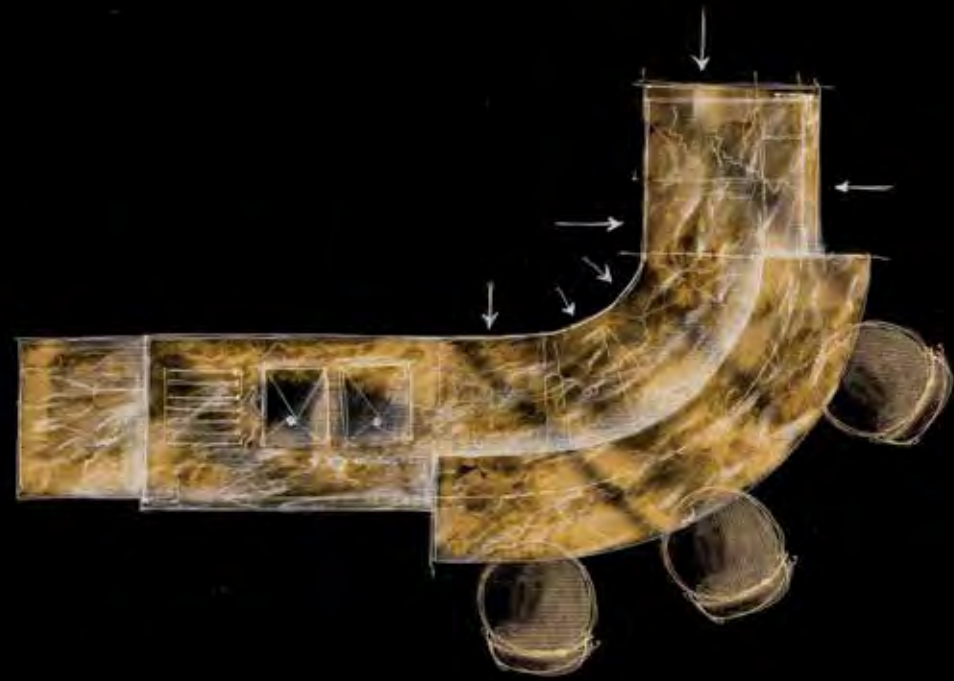

## *Royal*

Between Corinthian columns and stilted arches, it raises the kitchen Royal. The leitmotiv of this kitchen is Nature: in the ivory version, bright floral patterns are depicted in the coffered ceiling and by the wavy wood carvings; the walnut version, just like its tint, is secular and supreme.

# Arrogance

From the Sulawesi island to the skilled hands of Italian artisans, the Makassar ebony is selected for its hardness and subtle grain. This Art Deco masterpiece is more than an amazing experiment of interior design, it is a luxury creation of Italian taste forged by Indonesian tropical sun and heavy rains.

## *Deluxe*

An insight into the structure of the Tuscan wood which reveals the amazing effect of the timber veining. Soft ivory and noble walnut with briar root panels are only two of the possible elegant solutions.