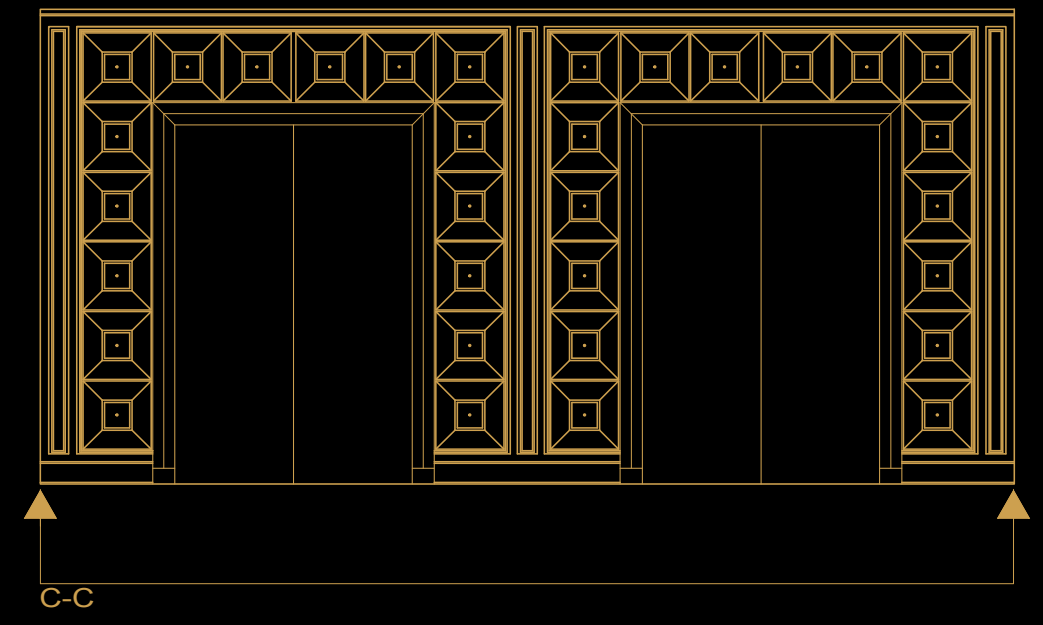

## *Royal*

Between Corinthian columns and stilted arches, it raises the kitchen Royal. The leitmotiv of this kitchen is Nature: in the ivory version, bright floral patterns are depicted in the coffered ceiling and by the wavy wood carvings; the walnut version, just like its tint, is secular and supreme.

# Arrogance

From the Sulawesi island to the skilled hands of Italian artisans, the Makassar ebony is selected for its hardness and subtle grain. This Art Deco masterpiece is more than an amazing experiment of interior design, it is a luxury creation of Italian taste forged by Indonesian tropical sun and heavy rains.