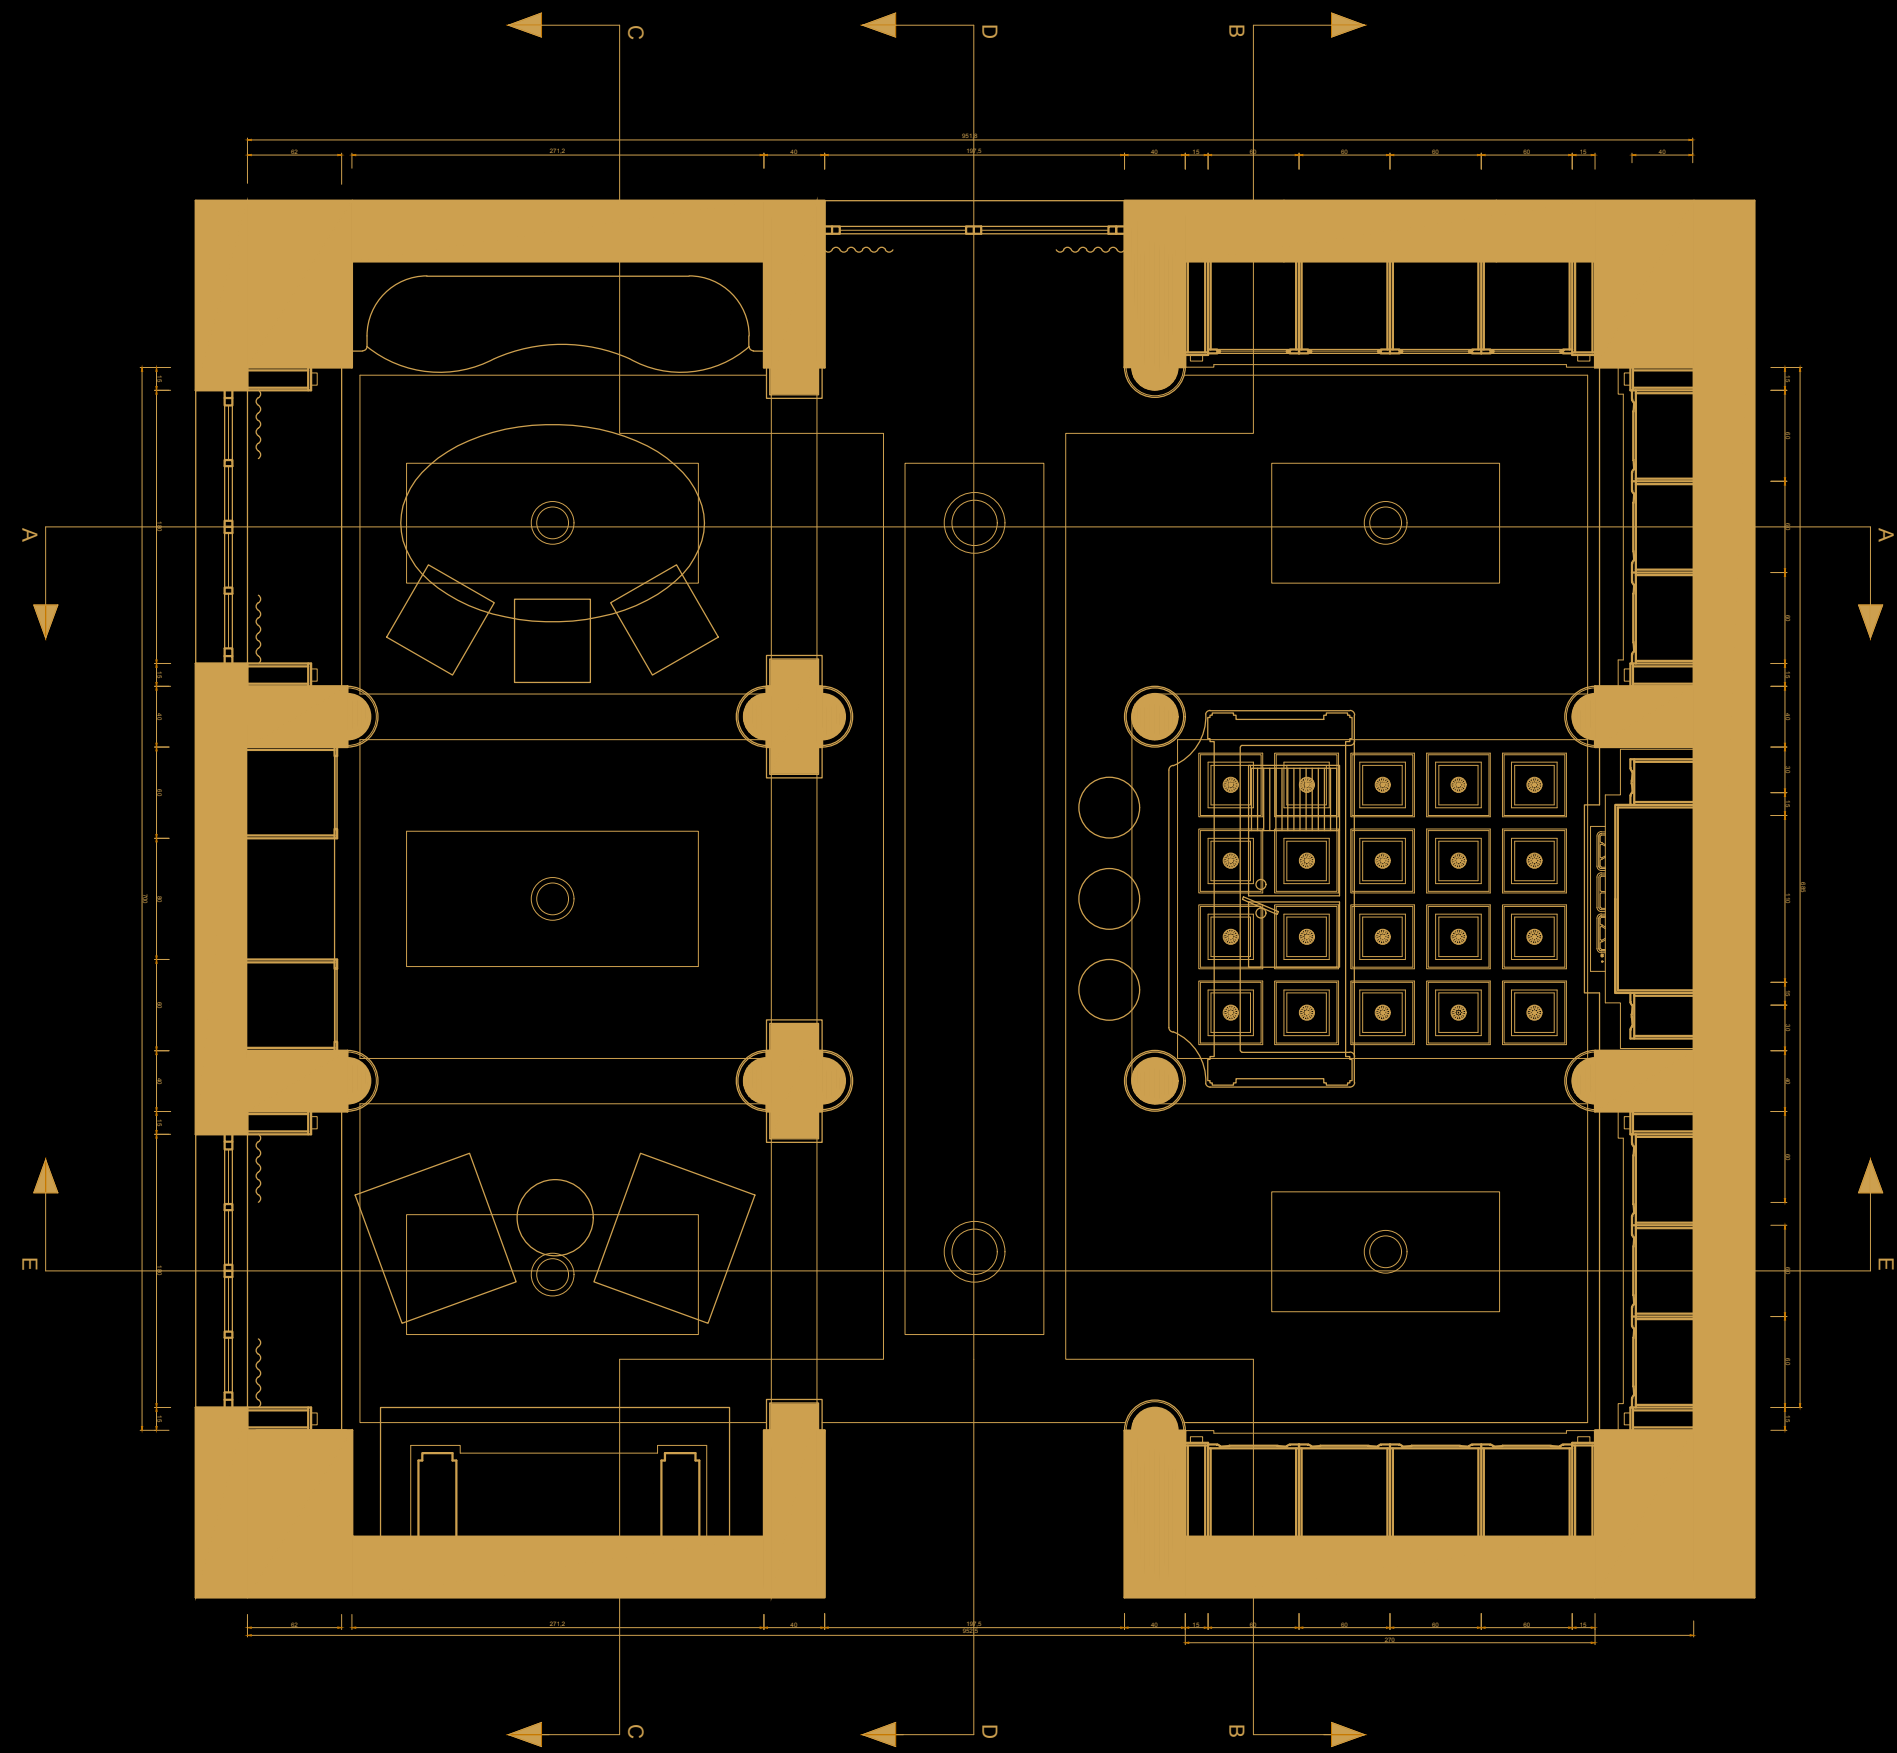

## *Royal*

Between Corinthian columns and stilted arches, it raises the kitchen Royal. The leitmotiv of this kitchen is Nature: in the ivory version, bright floral patterns are depicted in the coffered ceiling and by the wavy wood carvings; the walnut version, just like its tint, is secular and supreme.