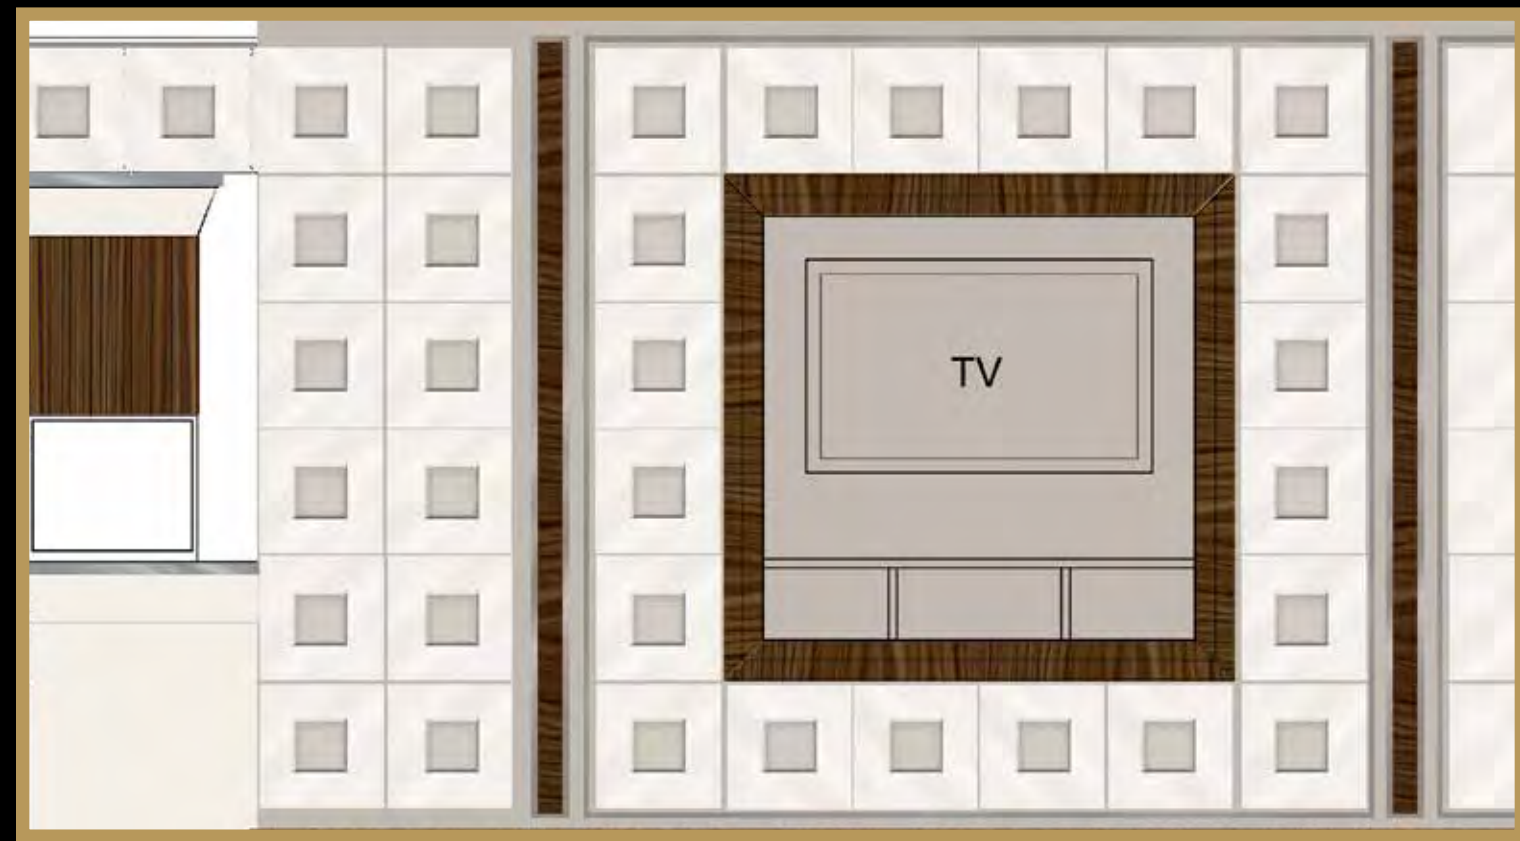

## *Royal*

Between Corinthian columns and stilted arches, it raises the kitchen Royal. The leitmotiv of this kitchen is Nature: in the ivory version, bright floral patterns are depicted in the coffered ceiling and by the wavy wood carvings; the walnut version, just like its tint, is secular and supreme.

# Arrogance

From the Sulawesi island to the skilled hands of Italian artisans, the Makassar ebony is selected for its hardness and subtle grain. This Art Deco masterpiece is more than an amazing experiment of interior design, it is a luxury creation of Italian taste forged by Indonesian tropical sun and heavy rains.