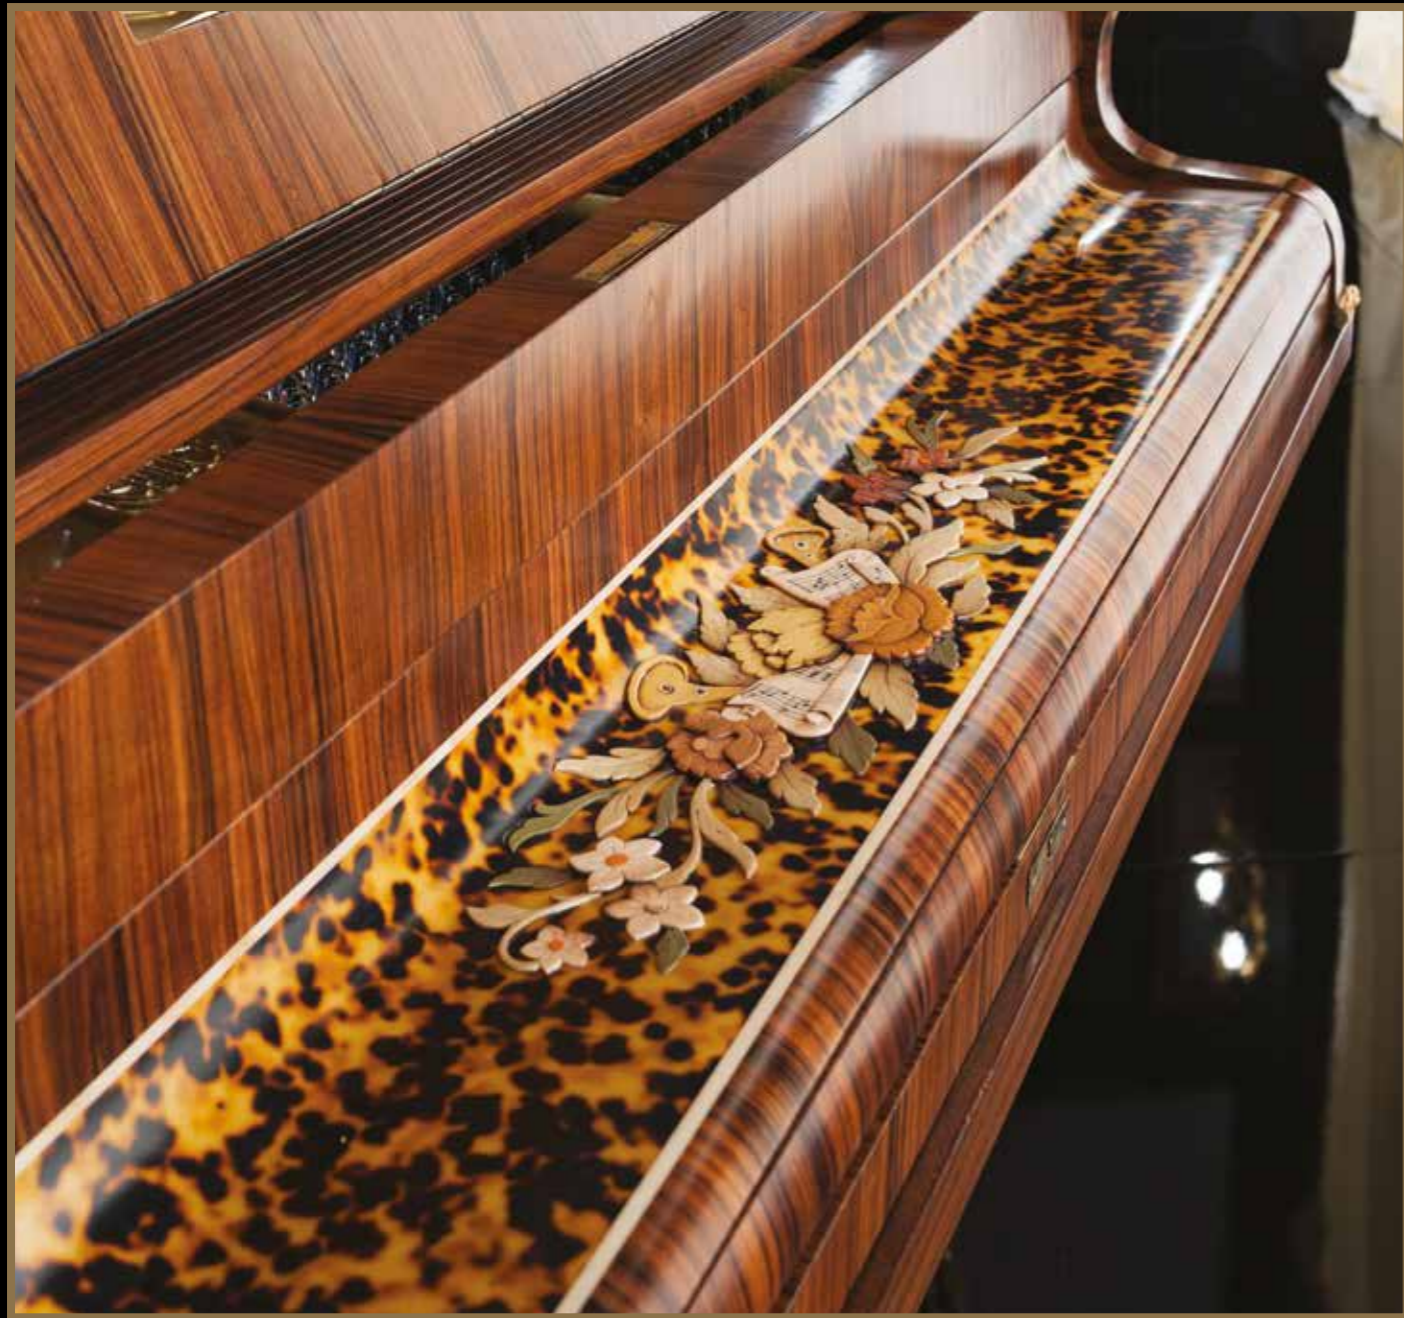

Using only the finest quality solid wood, we handcraft each luxury classic piano to perfection. From the intricate carvings to the subtle curves and contours, every aspect of our pianos is meticulously crafted to create a stunning piece of art that will stand the test of time. We take pride in ensuring that each piano is unique, with its own character and personality.

For those who prefer a new piano, we offer Yamaha pianos that we transform into a luxury classic piece. We pay close attention to the smallest details, such as the type of wood used, the finish, and the hardware, to create a piano that is both beautiful and functional.