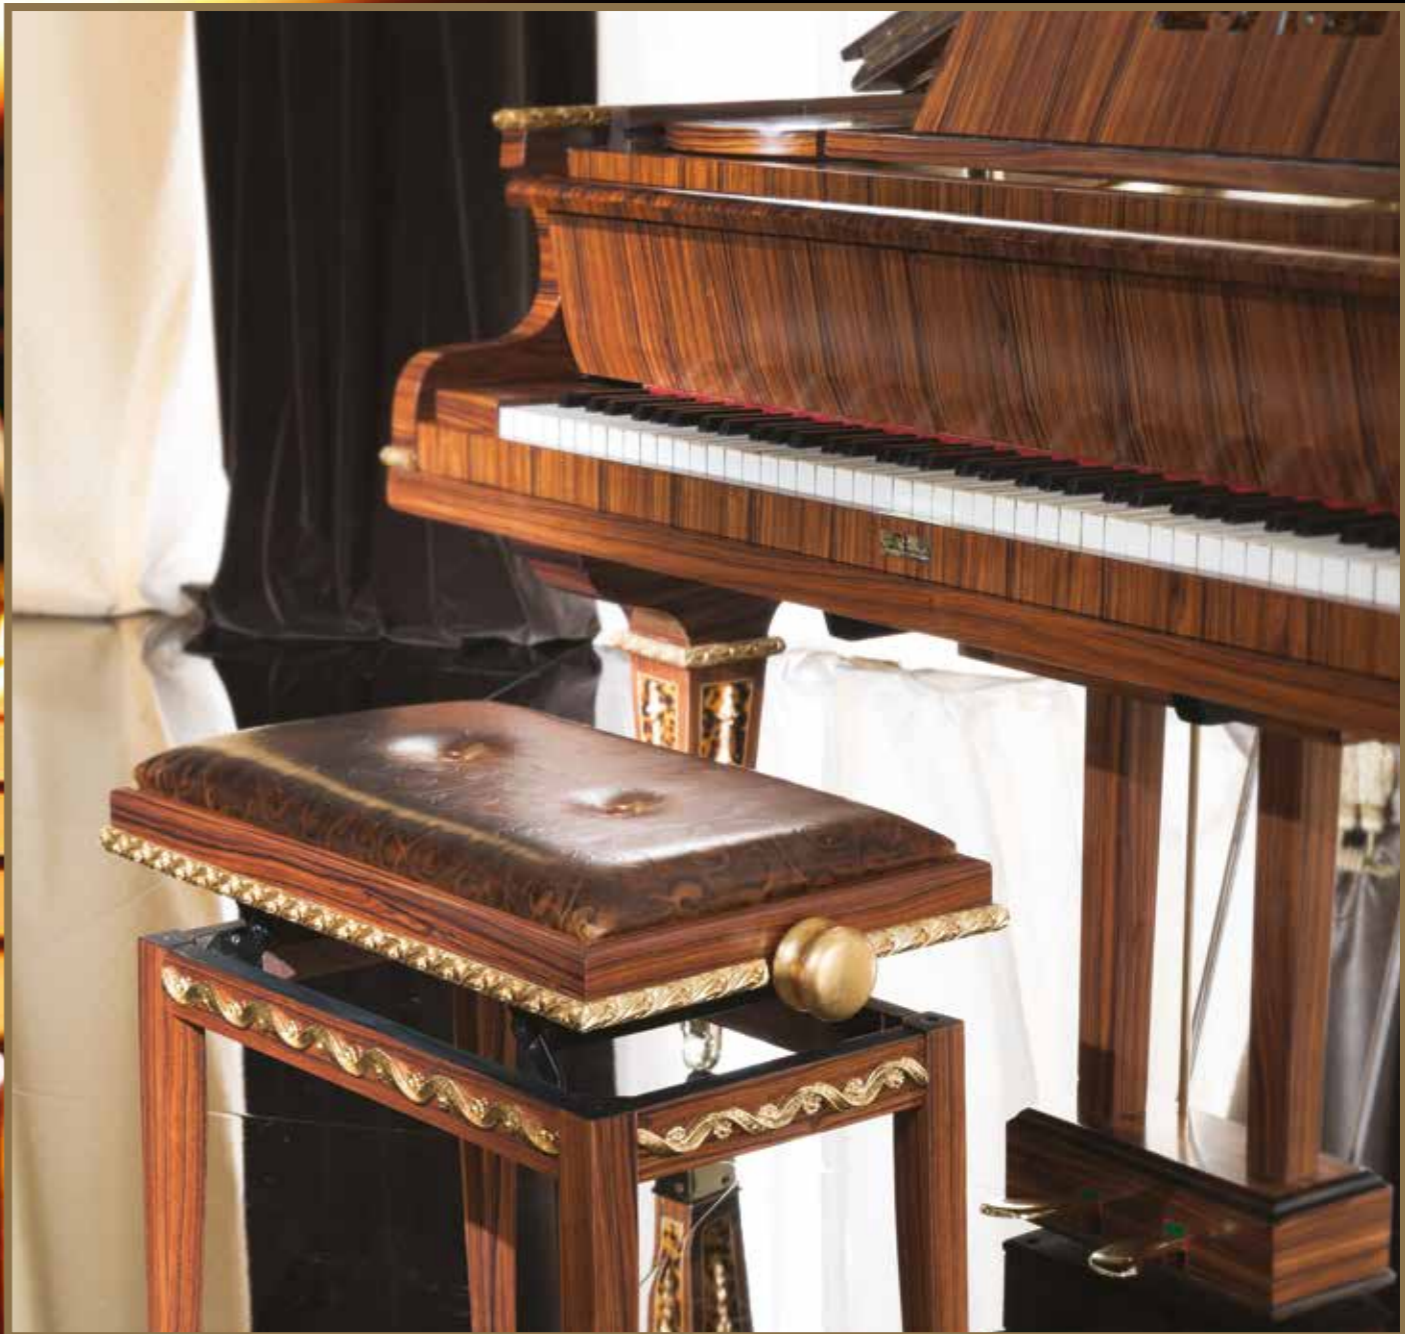

Using only the finest quality solid wood, we handcraft each luxury classic piano to perfection. From the intricate carvings to the subtle curves and contours, every aspect of our pianos is meticulously crafted to create a stunning piece of art that will stand the test of time. We take pride in ensuring that each piano is unique, with its own character and personality.

For those who prefer a new piano, we offer Yamaha pianos that we transform into a luxury classic piece. We pay close attention to the smallest details, such as the type of wood used, the finish, and the hardware, to create a piano that is both beautiful and functional.